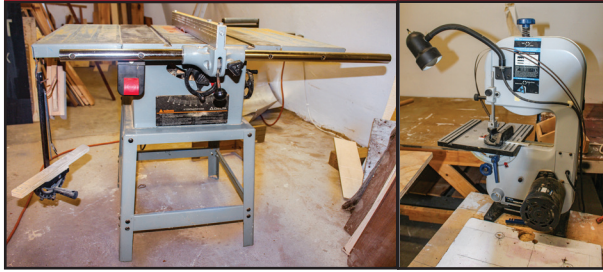

SHOP EQUIPMENT

Delta 10" Contractor's Table Saw
Delta BS100 Bandsaw
DeWalt DW682 Plate Joiner
DeWalt DW705 12" Compound Miter Saw
Tradesman Pro Model 8100S 14" 16 Speed Drill Press
Rockwell 8" Table Saw
Air Compressor with 3/4 H.P. Motor
Craftsman Router Crafter
Porter Cable Brad Nailer
Porter Cable Air Nailer
Skilsaw Worm Drive Circular Saw
Black & Decker Circular Saw
Acetylene Torch Set with Cart
Wood Moving Dolly's
2 Heavy Duty Steel Saw Horses
Lincoln AC 225 Amp Welder
Visegrip Welding Clamps
Master Mechanic Tool Chest
Alltrade Drill Bit Set with Metal Case
Powr' Craft Ratcheting Wrenches
Masonry Trowels and Tools
Black Max 24 Volt Cordless Drill
Cosco Multiuse Ladder
Makita Palm Sander
Homak Tool Box
20 Gallon Shop Vac
Appliance Cart
Wheel Pullers
Rotozip Saw
Poly Tool Box
Roller Stand
Utility Cart

Oils & Fluids
Several Pipe Clamps
Century Battery Charger
Air Sanders
Pipe Wrenches
Socket Sets
Hand Tools
Electric Motor
Hand Saws

LEATHER MAKERS TOOLS

Pfaff Sewing Machine
Cutawl K-11 Pattern Makers Die Cut Saw
Landis 3 in 1 Leather Splitter Shoe Machine
Spool Stand
Large Assortment of Zipper Inventory
Large Assortment of Belt Buckle Inventory
Large Assortment of Thread
Large Roll of Smooth Leather Stock
Electric/Hydraulic Press
T-Square & Straight Edges
Assortment of Leather Tools
Large Wood Working Tables & Benches